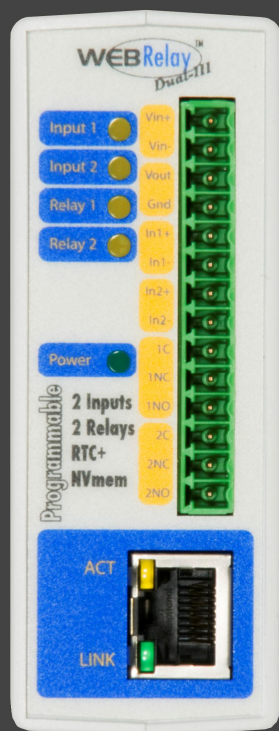

WebRelay-Dual™ Series III - X301

The series III WebRelay-Dual™ (X-301) is an exciting addition to our most advanced series of products. It is a robust, full-featured, web-enabled, mini Ethernet I/O module with two 5-Amp relays and two optically-isolated digital inputs. It has non-volatile memory for logging, a real-time clock with support for NTP (time server) synchronization and an advanced full-calender scheduler which can be used to turn on/off relays at preset times. Its web-based user interface means it can be used right out of the box with no programming required.

Features:

- Up to 100 scheduled events
- Full calender scheduling
- Automatic daylight savings and leap year adjustment
- Synchronize clock with NTP server for precise time keeping
- Capacitor-backed clock
- Two electro-mechanical relays
- Two optically-isolated inputs
- Automatic and manual control
- Control and configure using a web browser
- No software required
- Customizable web-based control page
- Settings store in non-volatile memory
- BASIC script support for advanced functionality
- Remote services; X-301 can be configured to initiate connection to remote server
- HTTP,SNMP,SMTP,Modbus/TCP,DHCP
- Email Alerts
- Event and periodic logging
- System voltage and internal temperature monitoring

The series III WebRelay-Dual™ has many advanced features including a simple firewall, the ability to initiate a connection to remote servers, BASIC programming, SNMP, email alerts, peer-to-peer communications, internal monitoring, etc.

The series III WebRelay-Dual™ is ideal for many applications including security, remote control, street sign controllers, shift bell controllers, and much more.

Two input voltage options:

- 3-12 VDC
- 11-28 VDC