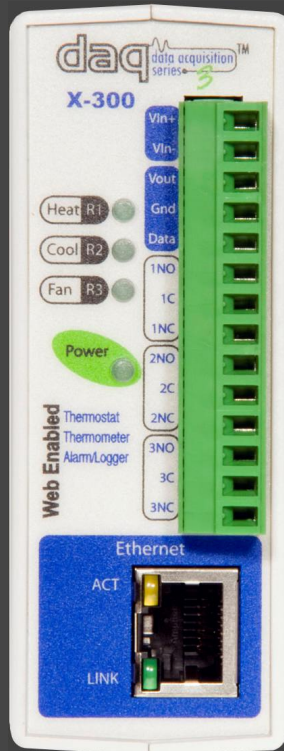

# X 300™

The X-300™ is two very different products in one package.

First, the X-300™ is a powerful web-based temperature logging instrument that allows you to monitor and control temperatures via an IP network. Up to 8 temperature sensors can be connected at a time, and temperatures can be viewed in real-time using a web browser. In addition, the X-300™ has many advanced features including email alerts, relay control, a BASIC interpreter, and much more.

Second, the X-300™ is a 7-day programmable web-enabled thermostat. Users can adjust and set temperatures for heating and cooling systems and view current indoor and outdoor temperatures from any web browser. As a web-enabled thermostat, it provides an attractive control web page that works great on desktop computers as well as advanced telephones such as the iPhone® mobile digital device.

## Features:

- Web-browser based - *no software required*
- Email alerts
- Three, 3-Amp relays
- Field updatable
- Built-In real-time clock w/ capacitor backup
- Temperature Logger
- Supports HTTP, TCP, SNMP, Modbus/TCP
- Supports additional **data logging** and management from web services
- Internal temperature and voltage monitoring for diagnostics
- Wide operating temperature range
- Removable terminal connector for convenient wiring
- Compact, DIN-Rail mountable enclosure

### Web-Enabled Temperature Logger:

The temperature logger can receive data from up to 8 sensors. Supports BASIC scripts for advanced configuration